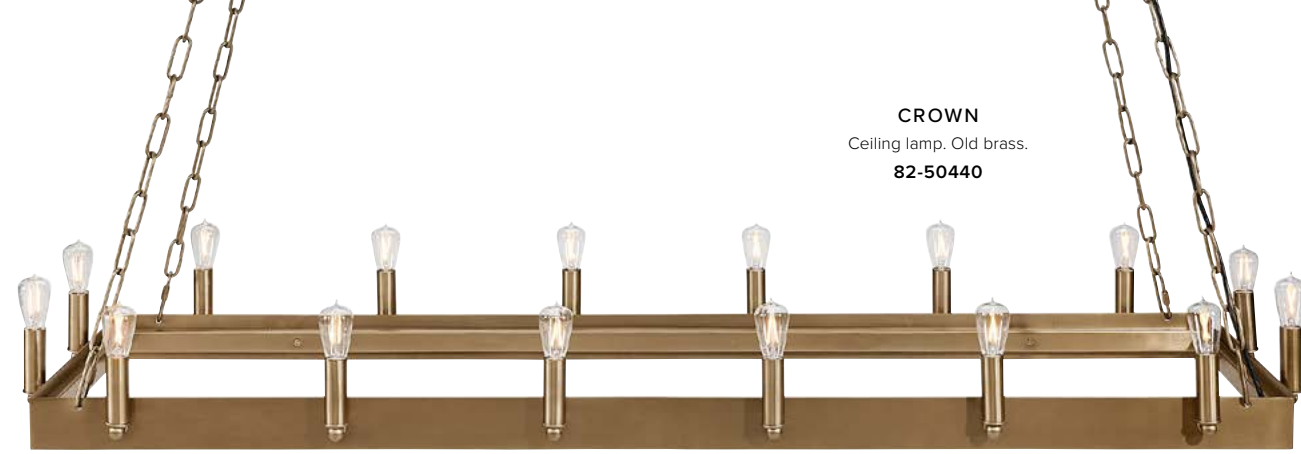

For news and more information, see our website

www.artwood.se

MODULAR SOFA MONTANA
COFFEE TABLE MADDOX
ARMCHAIR ANDORRA
WALL ART ISTANBUL
SEE ALL PRODUCTS AT ARTWOOD.SE

CROWN
Ceiling lamp. Old brass.
82-50440