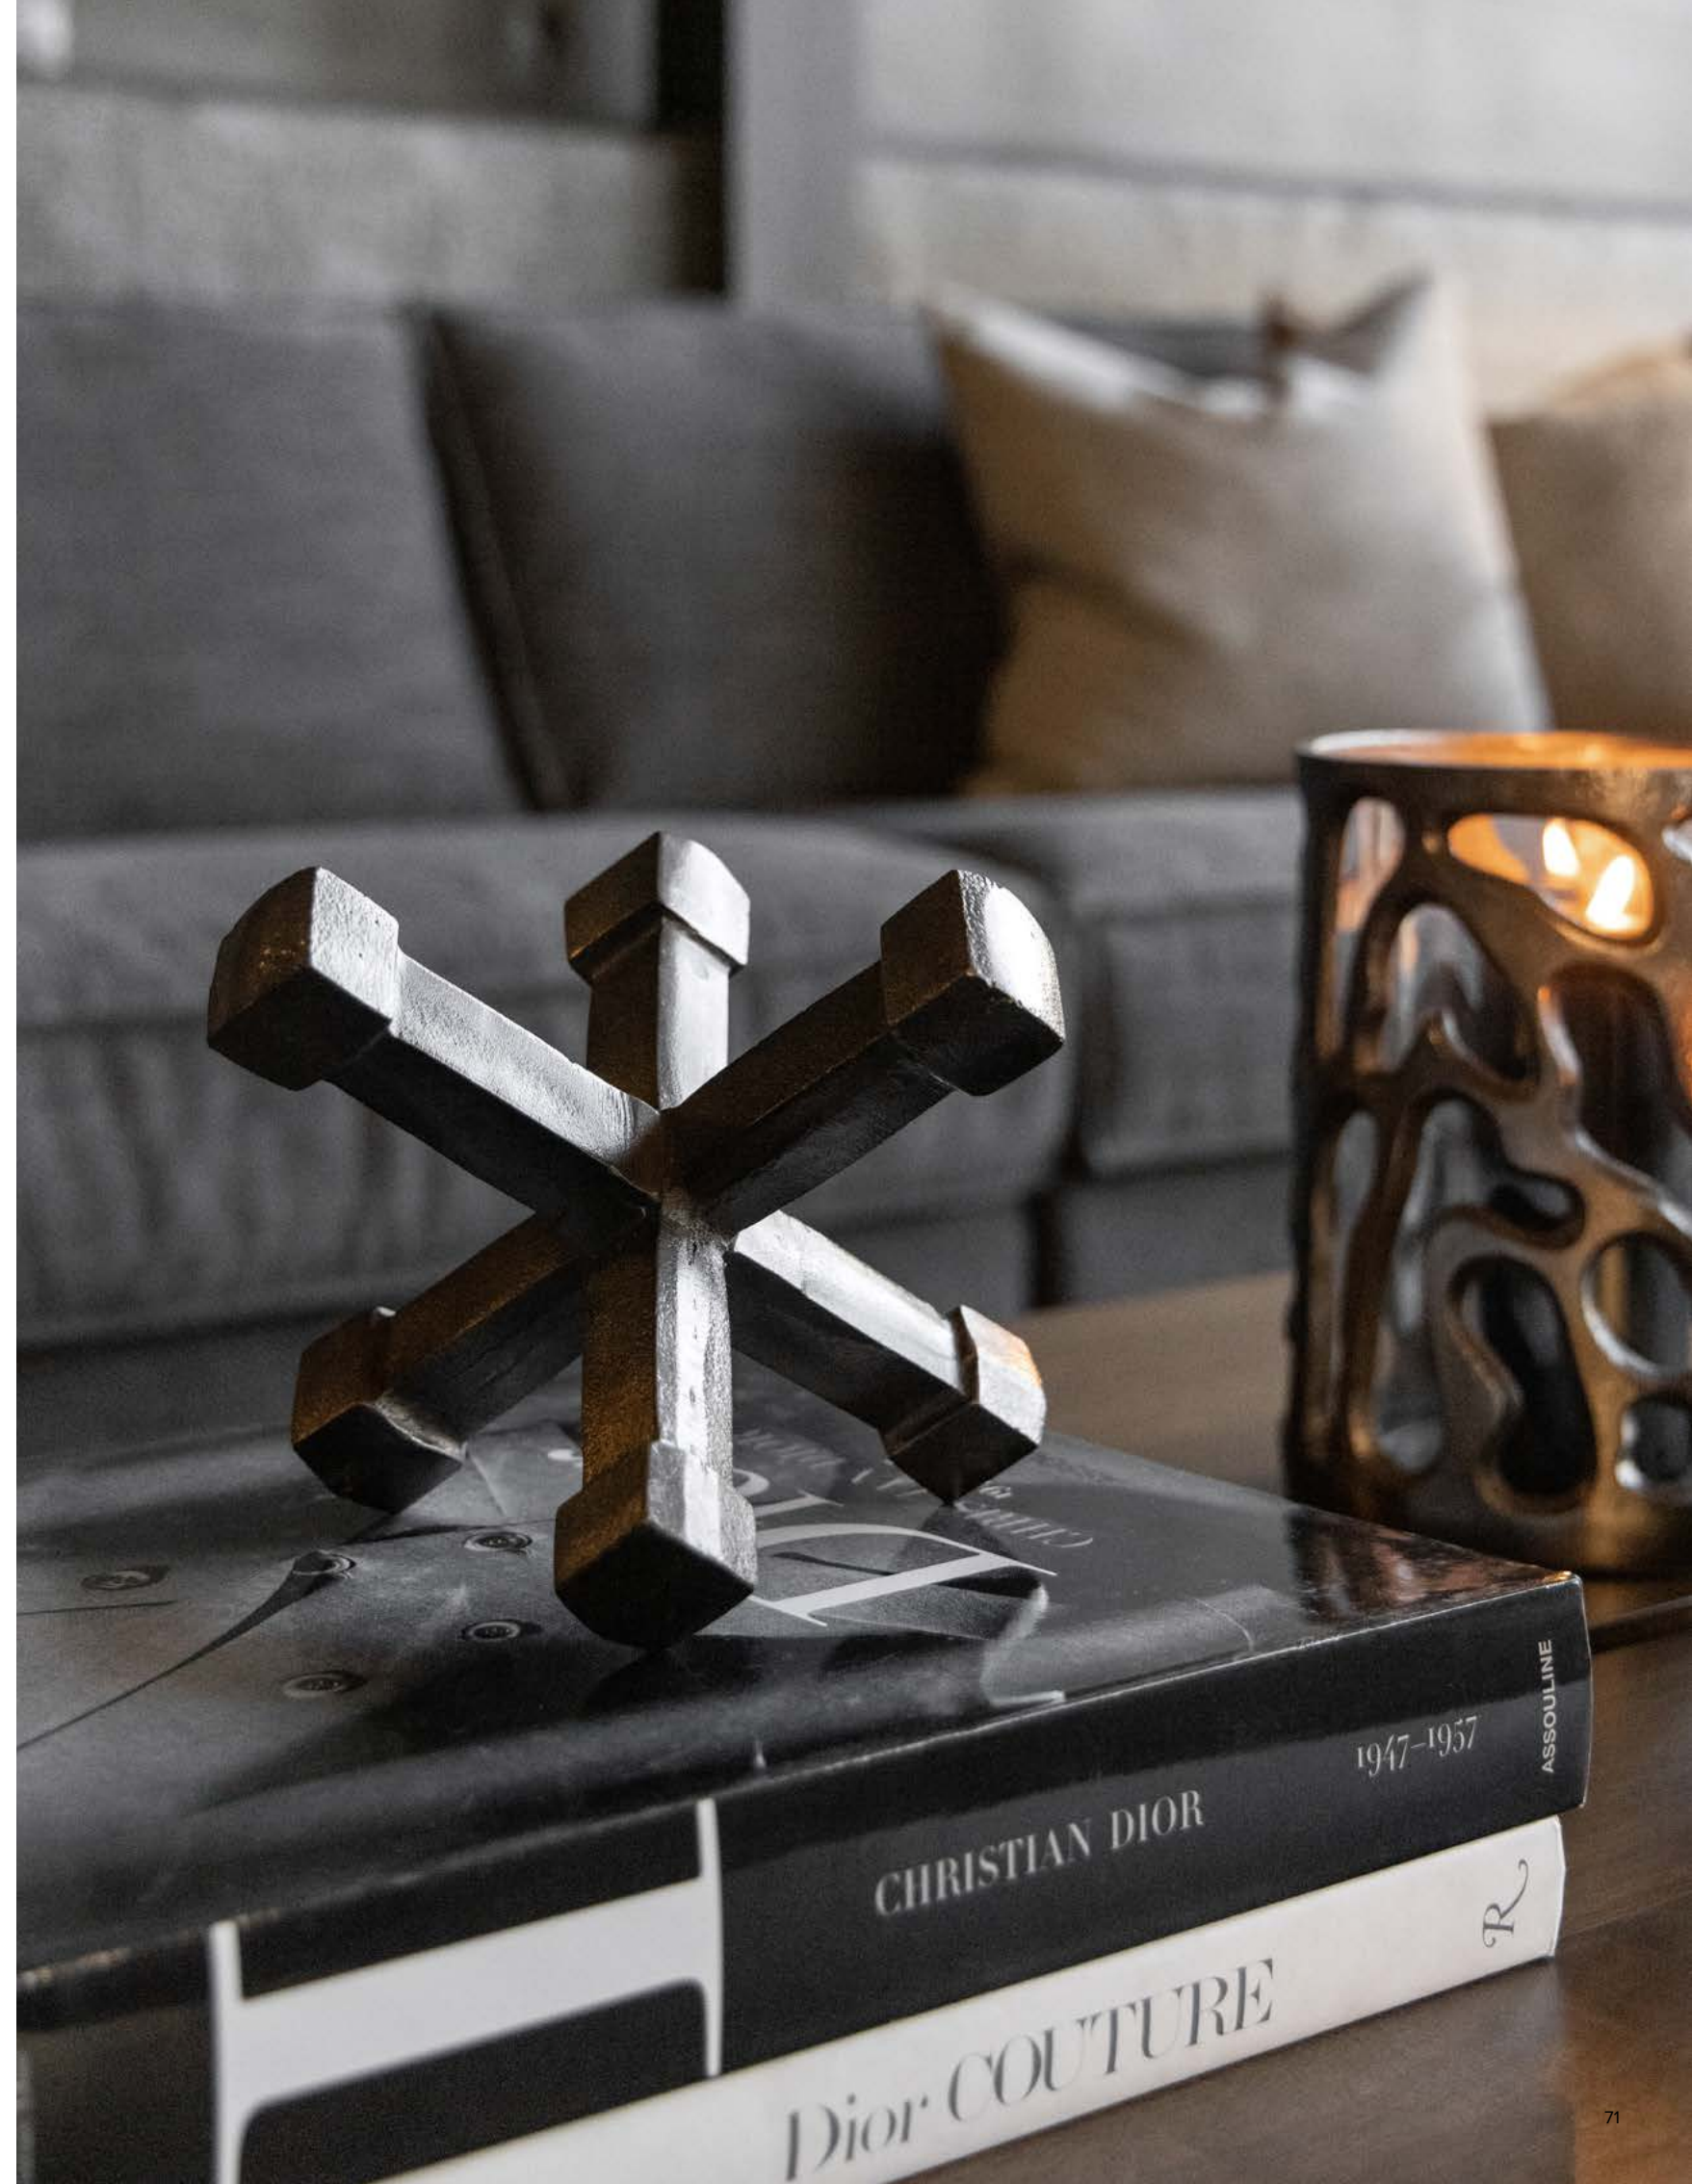

IT'S ALL IN THE DETAILS

Sleek metallic accents

Nickel and graphite metals are becoming increasingly popular in interior design for their chic and modern appeal. The cool, metallic tones of these materials add a sophisticated touch to any room, harmonizing effortlessly with diverse color schemes.